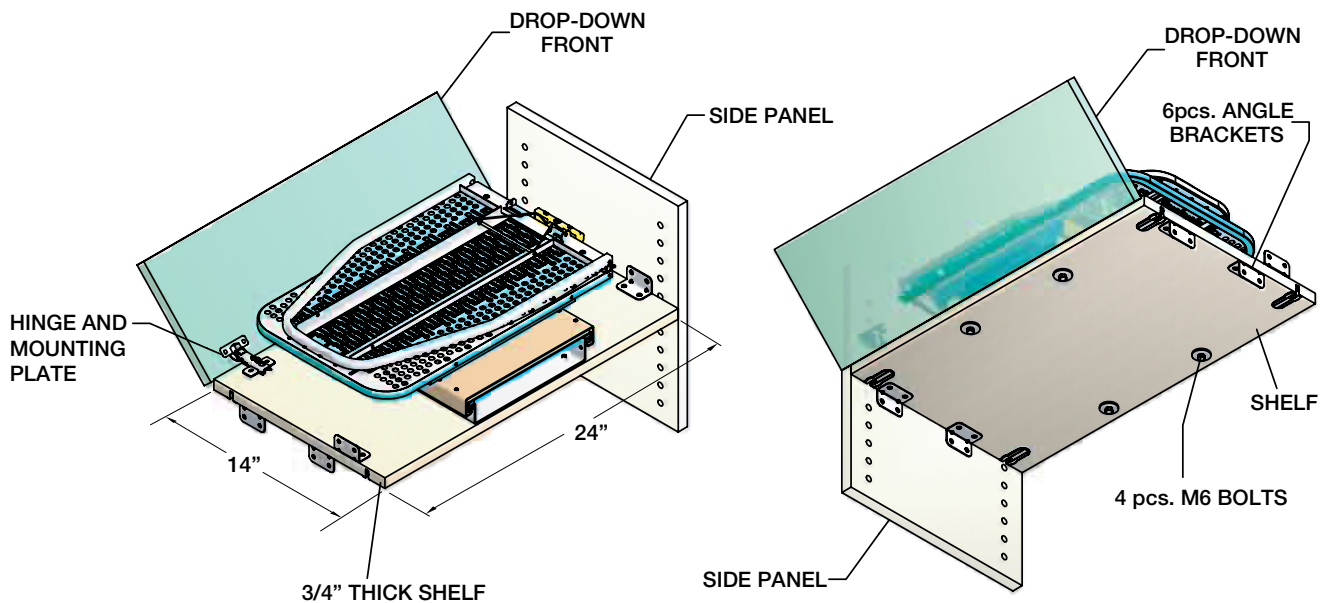

Item No.: 568.60.780

Ironfix® Shelf-mounted

Important Notes:

- Before mounting the Ironfix, it is the end users responsibility to assure that the Cabinet and Shelf are securely affixed, can adequately support the Ironfix when it's extended, and weight of "ironing" is applied.
- Häfele recommends a $\frac{3}{4}$ " (19 mm) thick shelf.
- Do not rely solely on RTA connectors or shelf supports/pins to support this item.
- Specifically included in this kit are 6 pcs. angle brackets and screws which we suggest are used, see Diagram B.
- Ironfix must be mounted on shelf via through holes using provided bolts.
- Use only as an ironing board for clothes! Unsafe for use as a seat, step, or table - misuse may cause serious injury.

Parts List:

- 1 pc. Ironfix unit
- 1 pc. mounting template
- 4 pcs. M6 bolts
- 6 pcs. angle brackets
- 24 pcs. #8 x 5/8" screws

Important Dimensions, see Diagram A below

- Fits into a 24" wide x 14" deep space
- Height: 130 mm (5 1/8")
- Width: 520 mm (20 1/2")
- Depth: 350 mm (13 3/4")
- Extended board length: 952 mm (37 1/2")

Diagram **A**

Instructions:

1. Use included template to mark and drill 4 places 1/4" (6.5 mm) diameter through holes in shelf.
2. Be sure shelf is securely fastened by using included angle brackets and screws, see important notes on previous page and Diagram B below.
3. Attach Ironfix to shelf via through holes using included bolts.
4. Attach drop-down front, see below for suggestions.

Diagram **B**

To attach Drop-Down Front, Häfele recommends using Concealed Cup Hinges for adjustability. Exact location of hinges, dimension of drop-down front, overlay, etc. – to be performed by trial and error.