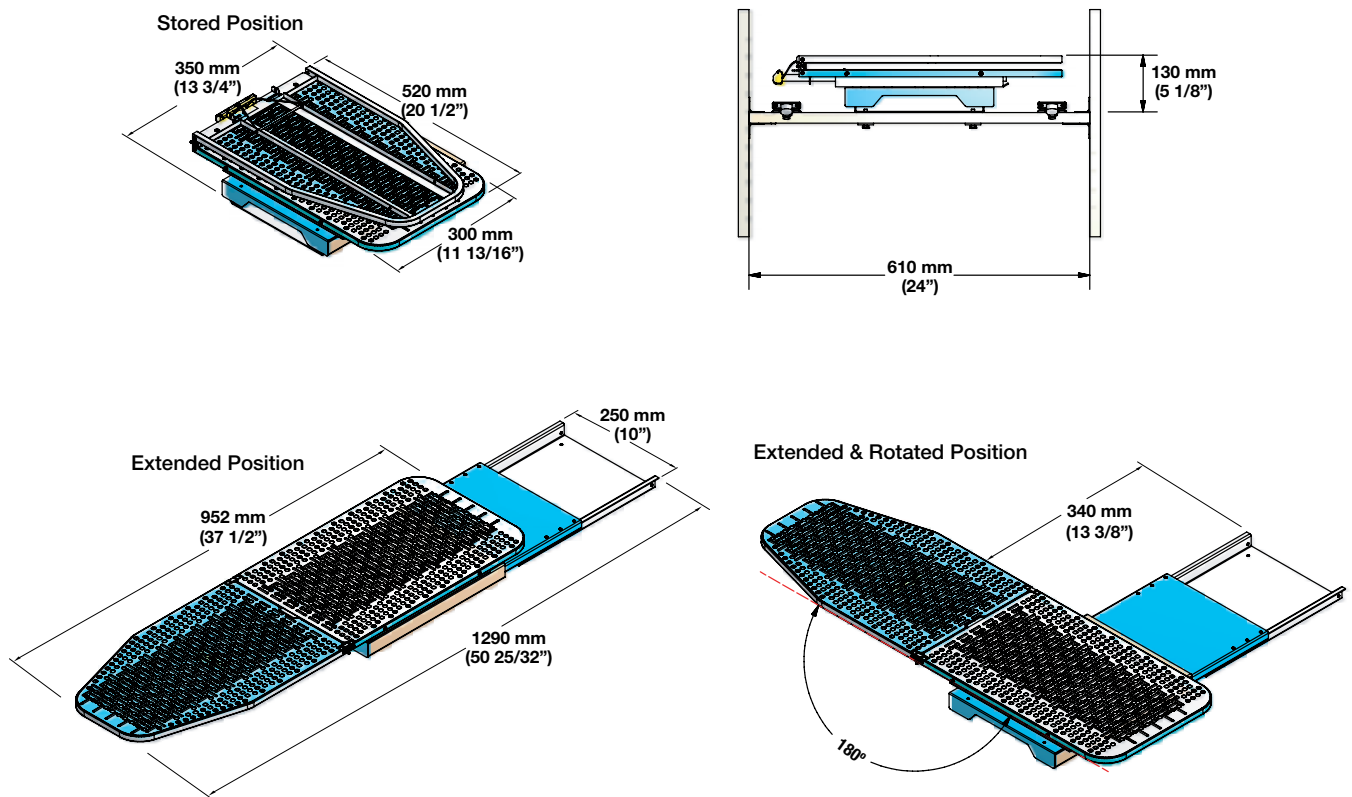

Item No.: 568.60.780

Ironfix® Shelf-mounted

Important Notes:

- Before mounting the Ironfix, it is the end users responsibility to assure that the Cabinet and Shelf are securely affixed, can adequately support the Ironfix when it's extended, and weight of "ironing" is applied.
- Häfele recommends a $\frac{3}{4}$ " (19 mm) thick shelf.
- Do not rely solely on RTA connectors or shelf supports/pins to support this item.
- Specifically included in this kit are 6 pcs. angle brackets and screws which we suggest are used, see Diagram B.
- Ironfix must be mounted on shelf via through holes using provided bolts.
- Use only as an ironing board for clothes! Unsafe for use as a seat, step, or table - misuse may cause serious injury.

Parts List:

- 1 pc. Ironfix unit
- 1 pc. mounting template
- 4 pcs. M6 bolts
- 6 pcs. angle brackets
- 24 pcs. #8 x 5/8" screws

Important Dimensions, see Diagram A below

- Fits into a 24" wide x 14" deep space
- Height: 130 mm (5 1/8")
- Width: 520 mm (20 1/2")
- Depth: 350 mm (13 3/4")
- Extended board length: 952 mm (37 1/2")

Diagram **A**

Instructions:

1. Use included template to mark and drill 4 places 1/4" (6.5 mm) diameter through holes in shelf.
2. Be sure shelf is securely fastened by using included angle brackets and screws, see important notes on previous page and Diagram B below.
3. Attach Ironfix to shelf via through holes using included bolts.
4. Attach drop-down front, see below for suggestions.

Diagram **B**

To attach Drop-Down Front, Häfele recommends using Concealed Cup Hinges for adjustability. Exact location of hinges, dimension of drop-down front, overlay, etc. – to be performed by trial and error.